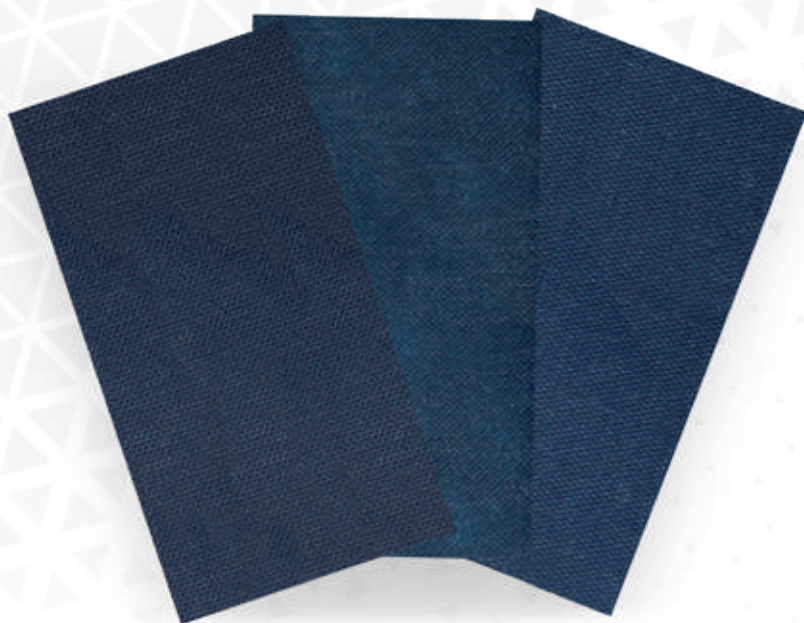

Pannelli in velluto adesivo / Adhesive velvet

ART. / CODE	MISURA / SIZE	PACK
LC-PAN215	21,5x15	1
LC-PAN194	19,4x14,4	1
LC-PAN170	17x12	1
LC-PAN154	15,4x11,4	1