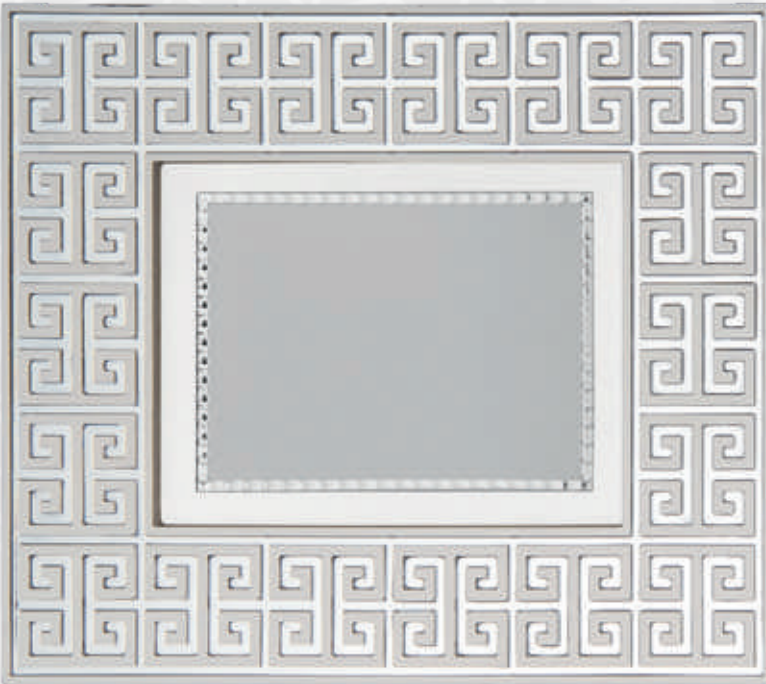

AG100 - SILVER

AG100 - SILVER

ART. / CODE	MISURA / SIZE	TARGA / PLAQUE
AG100/A	35x31	20x15
AG100/B	32x28	18x13
AG100/C	29x24	16x12

Cornice in resina / Resin frame
Con scatola inclusa / With box included