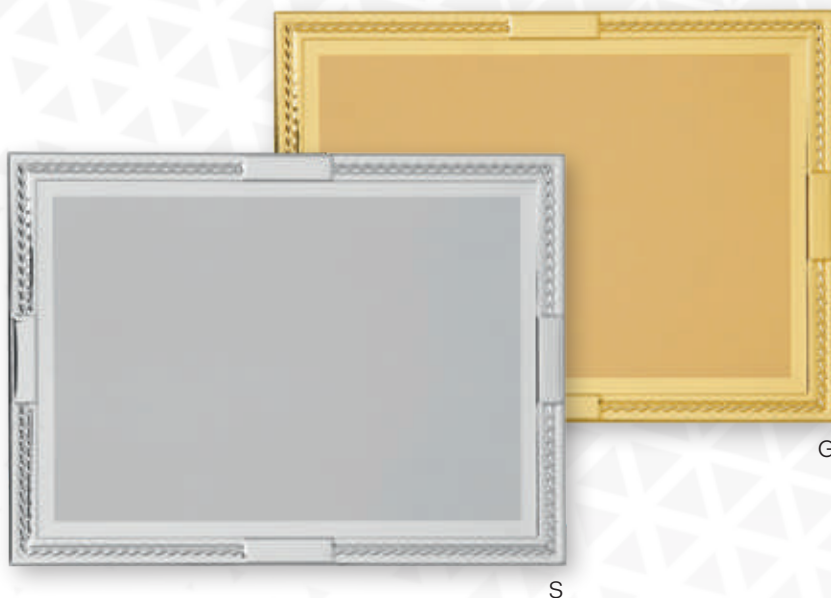

**PER SUBLIMAZIONE
FOR SUBLIMATION**

TARGA CROTONE