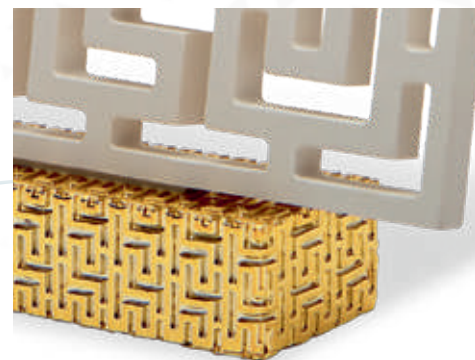

IMA200 - SILVER

IMA200 - SILVER

ART. / CODE	MISURA / SIZE	TARGA / PLAQUE
IMA200/A	30x29	18x13
IMA200/B	28x26	16x12
IMA200/C	24x23	12x9

Cornice in resina / Resin frame
Con scatola inclusa / With box included

IMG200 - GOLD

IMG200 - GOLD

ART. / CODE	MISURA / SIZE	TARGA / PLAQUE
IMG200/A	30x29	18x13
IMG200/B	28x26	16x12
IMG200/C	24x23	12x9

Cornice in resina / Resin frame
Con scatola inclusa / With box included

Targa a titolo dimostrativo / Plaque is not included